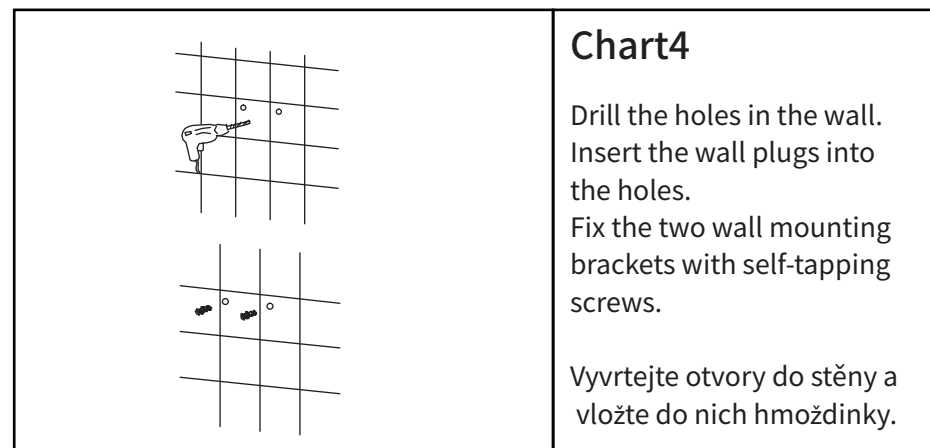

03/ SPARE PART LIST

X(1PC)		X(2PC)	
X(1PC)		X(2PC)	
X(1PC)		X(2PC)	
X(2PC)		X(8PC)	
X(2PC)		X(8PC)	
X(2PC)		X(2PC)	

Chart3

Choose proper location for your shower panel and mark the position of the holes .

Nalezněte vhodnou pozici na zdi pro váš sprchový panel a označte pozice uchycení.

Chart4

Drill the holes in the wall. Insert the wall plugs into the holes.

Fix the two wall mounting brackets with self-tapping screws.