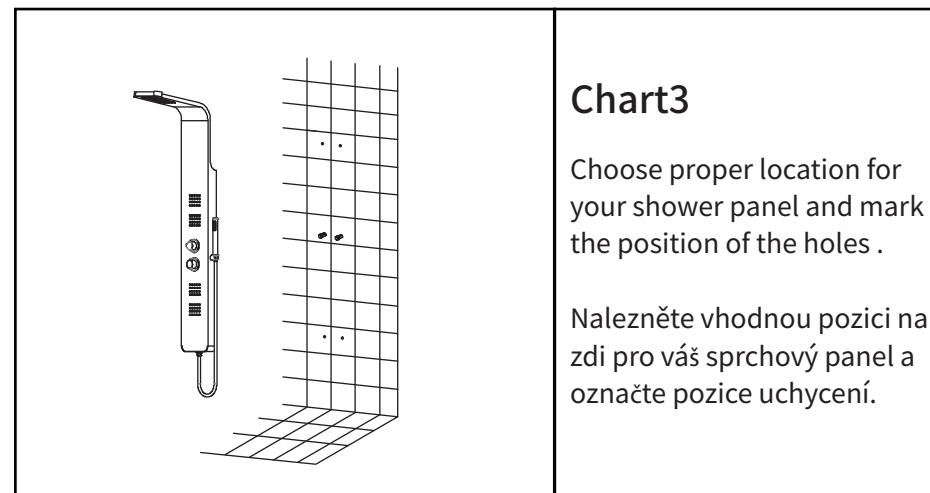

03/ SPARE PART LIST

X(1PC)		X(2PC)	
X(1PC)		X(2PC)	
X(1PC)		X(2PC)	
X(2PC)		X(8PC)	
X(2PC)		X(8PC)	
X(2PC)		X(2PC)	

Chart3

Choose proper location for your shower panel and mark the position of the holes .

Nalezněte vhodnou pozici na zdi pro váš sprchový panel a označte pozice uchycení.

Chart4

Drill the holes in the wall. Insert the wall plugs into the holes.

Fix the two wall mounting brackets with self-tapping screws.