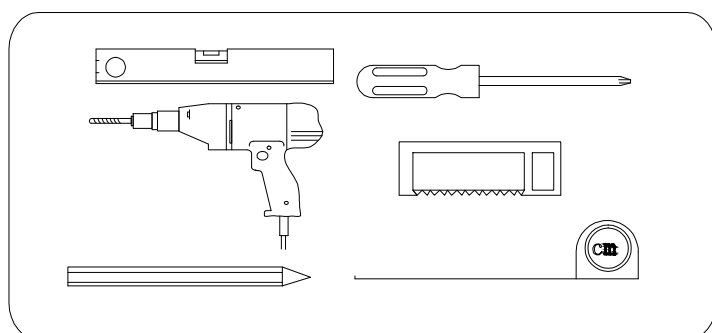

RL840

polysan 

Polysan s.r.o.
Nesměřice 52
285 22 Zruč nad Sázavou
Czech Republic
www.polysan.net

Polysan s.r.o.
Nesměřice 52
285 22 Zruč nad Sázavou
Czech Republic
www.polysan.net

EN 14428

Glass shower enclosure
cleaning efficiency: conforming
impact resistance: conforming
operating life: conforming