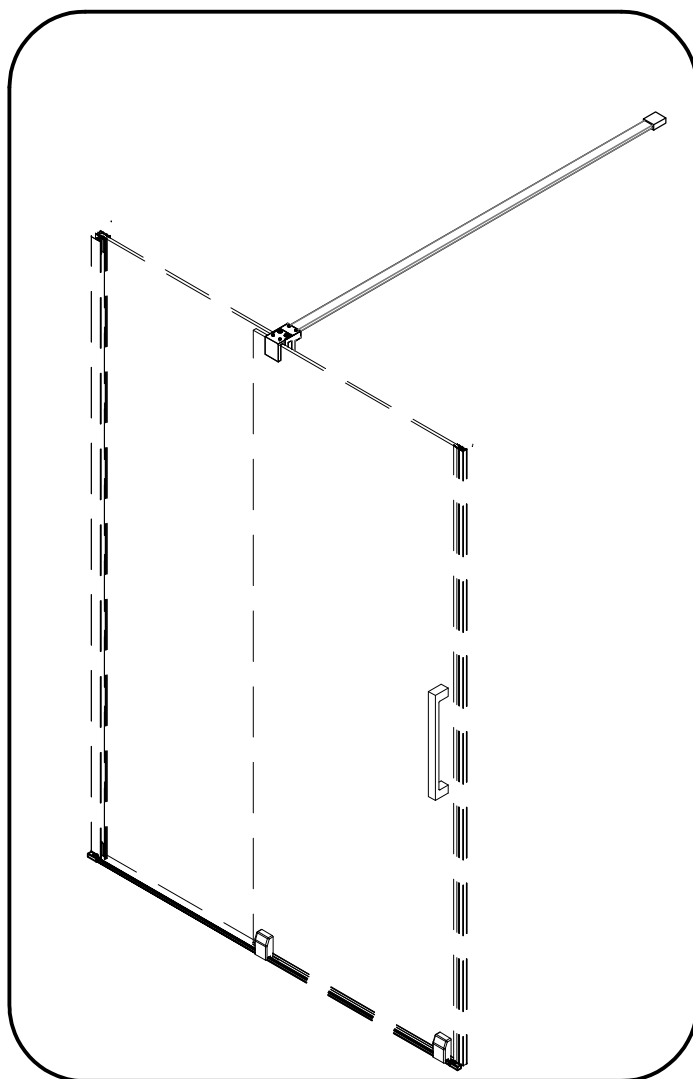

RL840

polysan 

Polysan s.r.o.
Nesměřice 52
285 22 Zruč nad Sázavou
Czech Republic
www.polysan.net

Polysan s.r.o.
Nesměřice 52
285 22 Zruč nad Sázavou
Czech Republic
www.polysan.net

EN 14428

Glass shower enclosure
cleaning efficiency: conforming
impact resistance: conforming
operating life: conforming