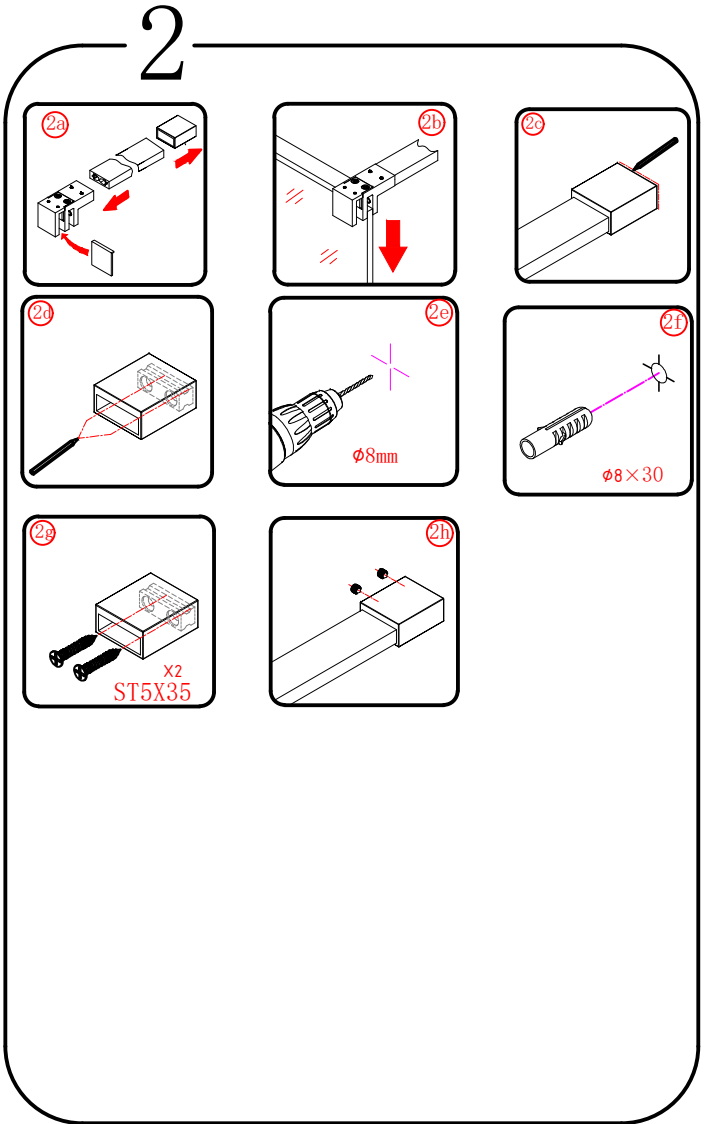

RL840

polysan 

Polysan s.r.o.
Nesměřice 52
285 22 Zruč nad Sázavou
Czech Republic
www.polysan.net

Polysan s.r.o.
Nesměřice 52
285 22 Zruč nad Sázavou
Czech Republic
www.polysan.net

EN 14428

Glass shower enclosure
cleaning efficiency: conforming
impact resistance: conforming
operating life: conforming