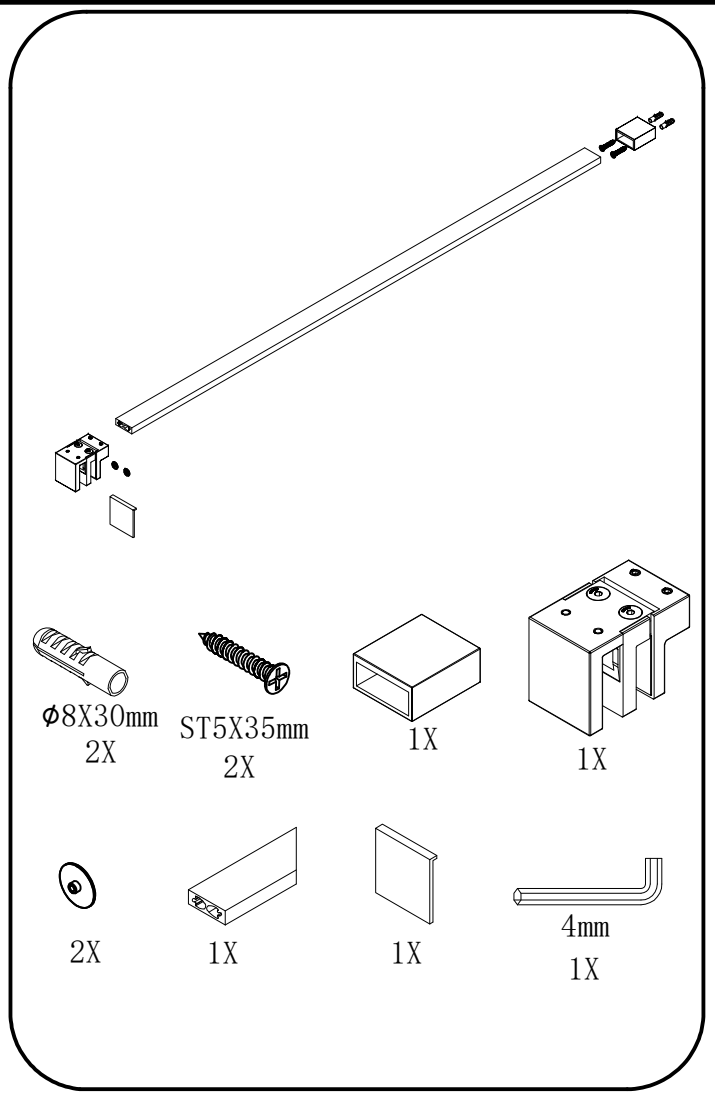

RL840

polysan 

Polysan s.r.o.
Nesměřice 52
285 22 Zruč nad Sázavou
Czech Republic
www.polysan.net

Polysan s.r.o.
Nesměřice 52
285 22 Zruč nad Sázavou
Czech Republic
www.polysan.net

EN 14428

Glass shower enclosure
cleaning efficiency: conforming
impact resistance: conforming
operating life: conforming