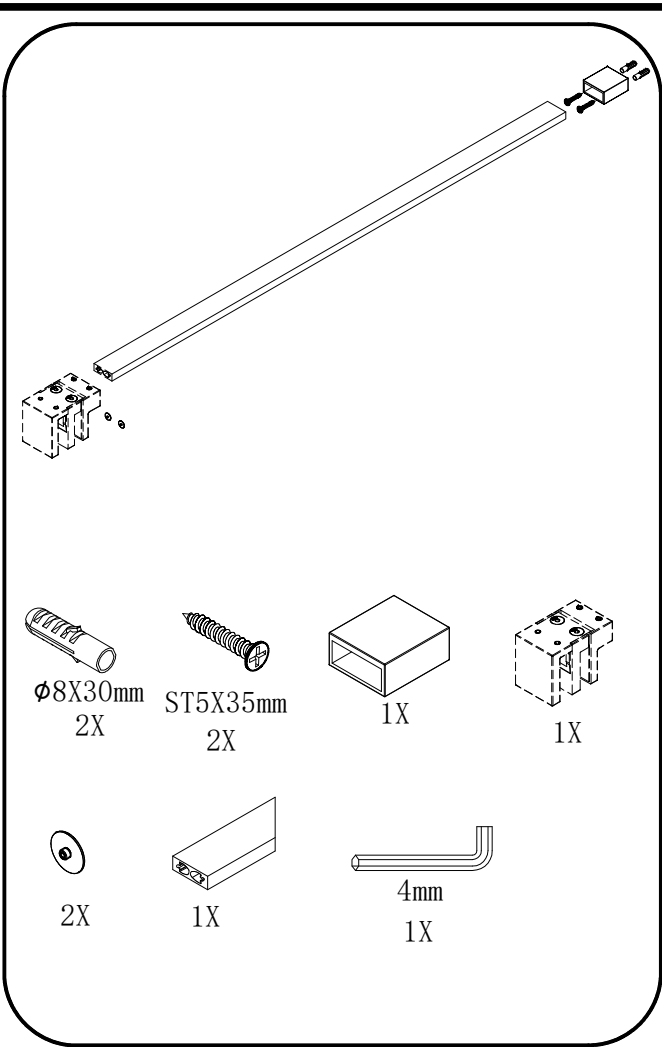

RL840

polysan 

Polysan s.r.o.
Nesměřice 52
285 22 Zruč nad Sázavou
Czech Republic
www.polysan.net

Polysan s.r.o.
Nesměřice 52
285 22 Zruč nad Sázavou
Czech Republic
www.polysan.net

EN 14428

Glass shower enclosure
cleaning efficiency: conforming
impact resistance: conforming
operating life: conforming