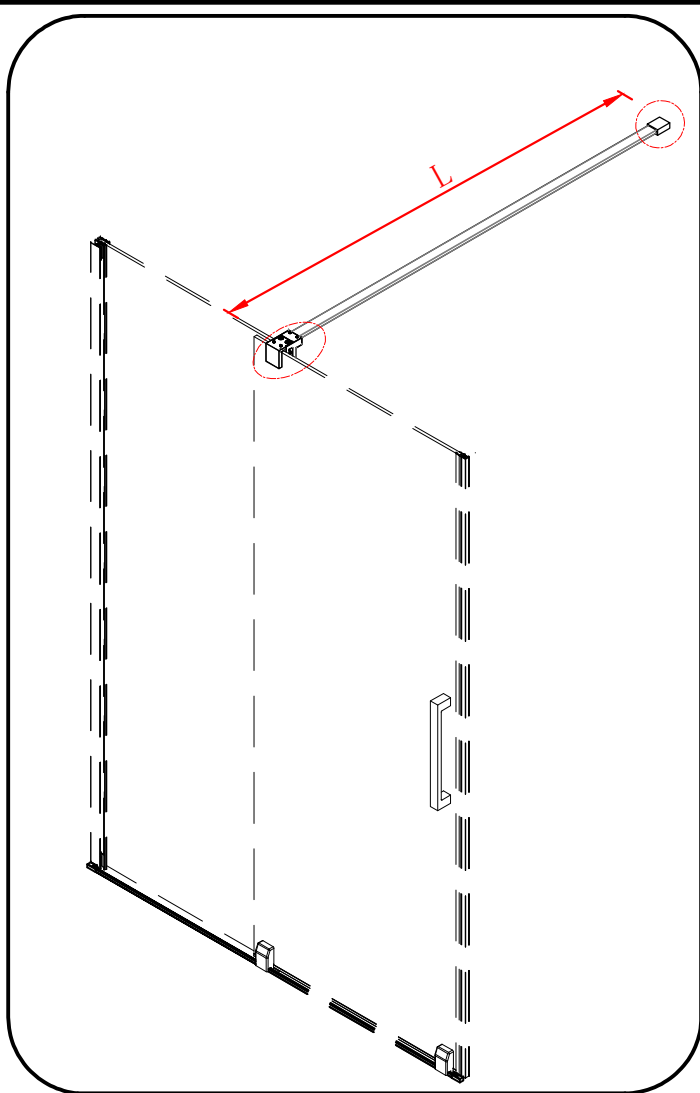

RL840

polysan 

Polysan s.r.o.
Nesměřice 52
285 22 Zruč nad Sázavou
Czech Republic
www.polysan.net

Polysan s.r.o.
Nesměřice 52
285 22 Zruč nad Sázavou
Czech Republic
www.polysan.net

EN 14428

Glass shower enclosure
cleaning efficiency: conforming
impact resistance: conforming
operating life: conforming