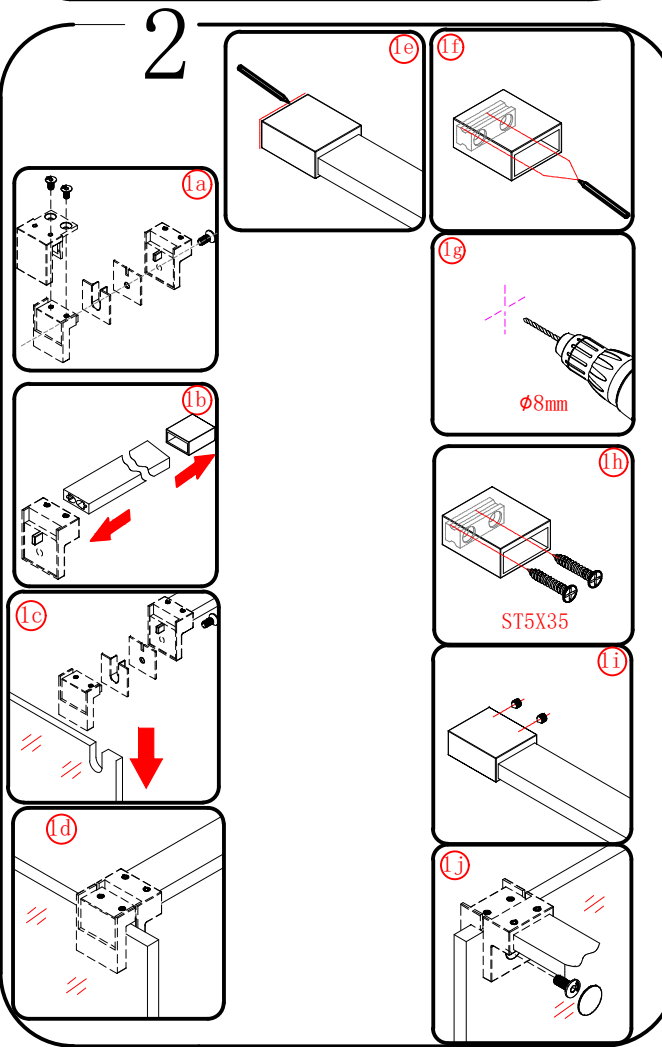

RL840

polysan 

Polysan s.r.o.
Nesměřice 52
285 22 Zruč nad Sázavou
Czech Republic
www.polysan.net

Polysan s.r.o.
Nesměřice 52
285 22 Zruč nad Sázavou
Czech Republic
www.polysan.net

EN 14428

Glass shower enclosure
cleaning efficiency: conforming
impact resistance: conforming
operating life: conforming