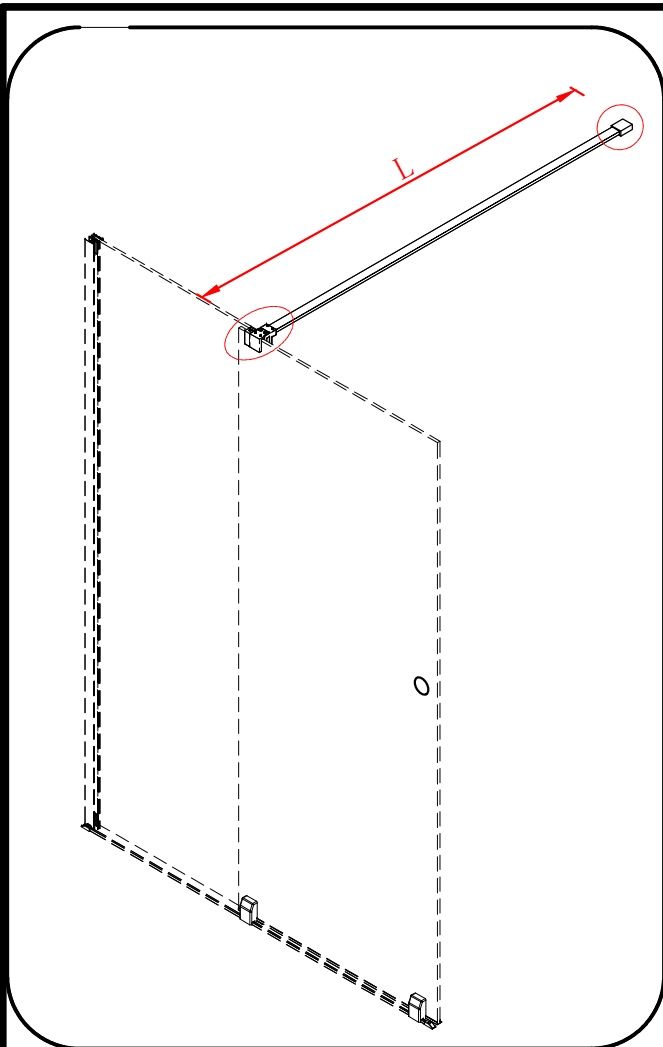

RL840

polysan 

Polysan s.r.o.
Nesměřice 52
285 22 Zruč nad Sázavou
Czech Republic
www.polysan.net

Polysan s.r.o.
Nesměřice 52
285 22 Zruč nad Sázavou
Czech Republic
www.polysan.net

EN 14428

Glass shower enclosure
cleaning efficiency: conforming
impact resistance: conforming
operating life: conforming