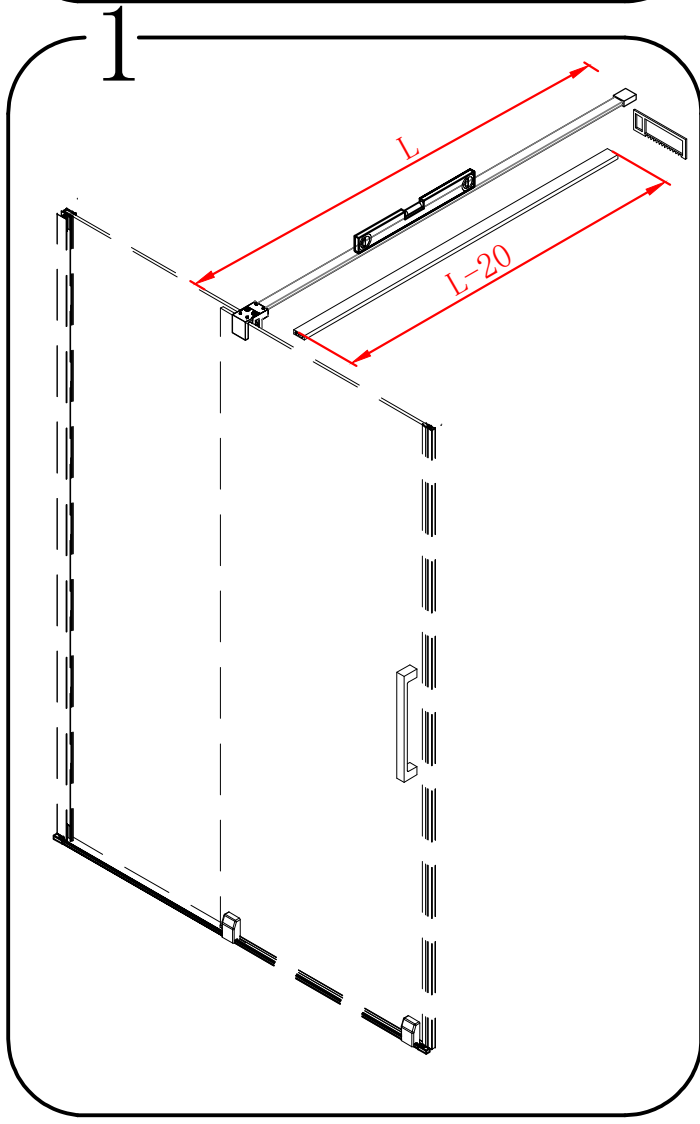

RL840

polysan 

Polysan s.r.o.
Nesměřice 52
285 22 Zruč nad Sázavou
Czech Republic
www.polysan.net

Polysan s.r.o.
Nesměřice 52
285 22 Zruč nad Sázavou
Czech Republic
www.polysan.net

EN 14428

Glass shower enclosure
cleaning efficiency: conforming
impact resistance: conforming
operating life: conforming