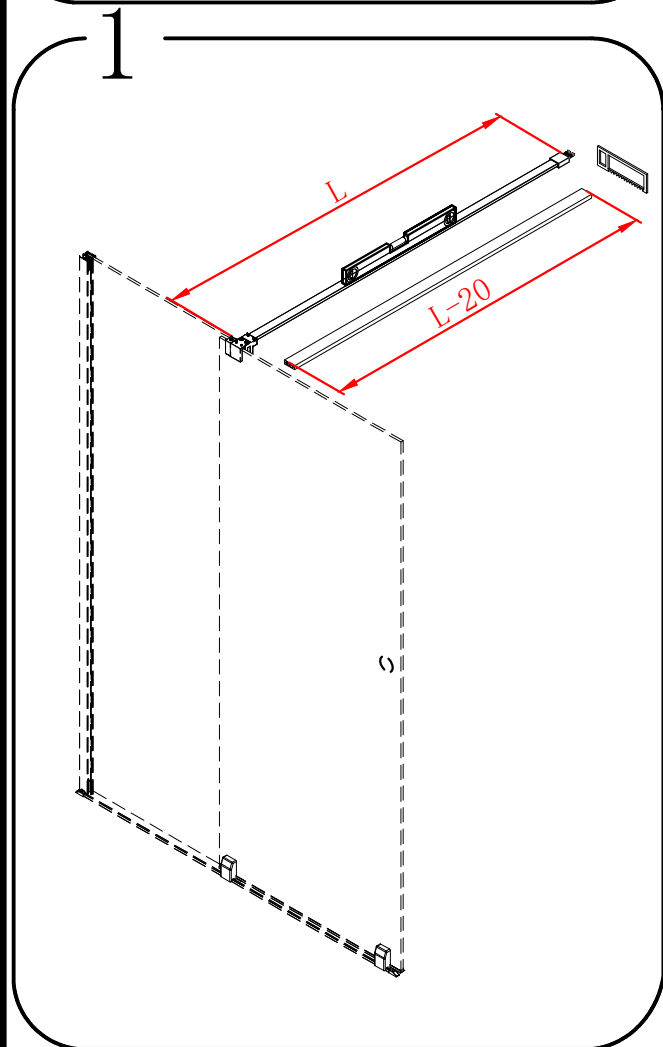

RL840

polysan 

Polysan s.r.o.
Nesměřice 52
285 22 Zruč nad Sázavou
Czech Republic
www.polysan.net

Polysan s.r.o.
Nesměřice 52
285 22 Zruč nad Sázavou
Czech Republic
www.polysan.net

EN 14428

Glass shower enclosure
cleaning efficiency: conforming
impact resistance: conforming
operating life: conforming