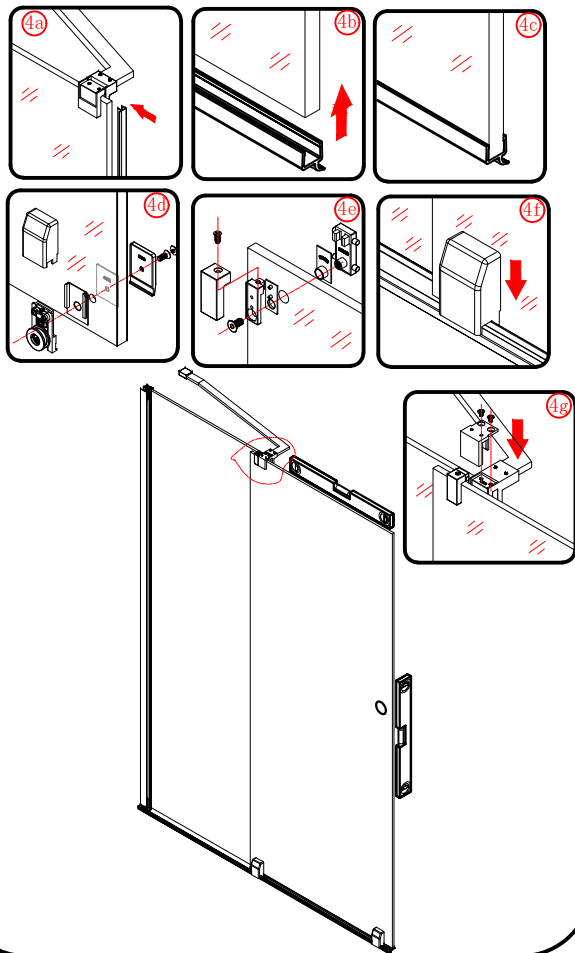

4

5

6

CE

Polysan s.r.o.
Nesměřice 52
285 22 Zruč nad Sázavou
Czech Republic
www.polysan.net

EN 14428

Glass shower enclosure
cleaning efficiency: conforming
impact resistance: conforming
operating life: conforming

Skleněné sprchové zástěny
schopnost čištění: vyhovuje
odolnost proti nárazu: vyhovuje
životnost: vyhovuje