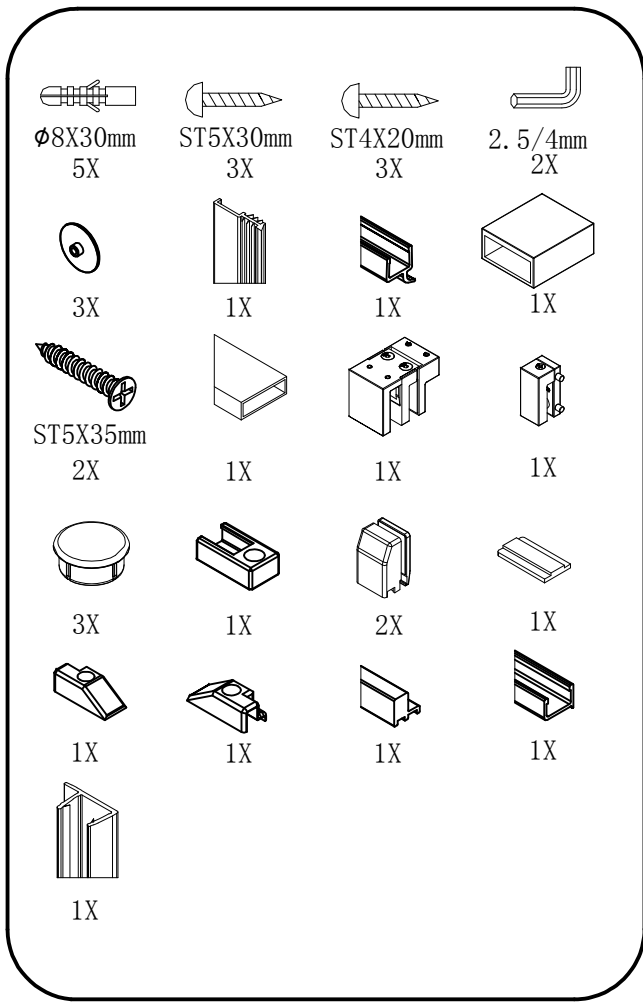

MODULAR SHOWER

MS5-100B/120B/140B/160B

polysan 

Polysan s.r.o.
Nesměřice 52
285 22 Zruč nad Sázavou
Czech Republic
www.polysan.net

4

5

6

CE

Polysan s.r.o.
Nesměřice 52
285 22 Zruč nad Sázavou
Czech Republic
www.polysan.net

EN 14428

Glass shower enclosure
cleaning efficiency: conforming
impact resistance: conforming
operating life: conforming