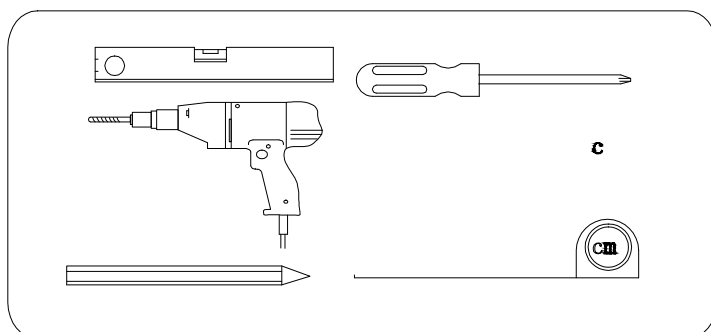

MODULAR SHOWER

MS5-100B/120B/140B/160B

polysan

Polysan s.r.o.
Nesměřice 52
285 22 Zruč nad Sázavou
Czech Republic
www.polysan.net