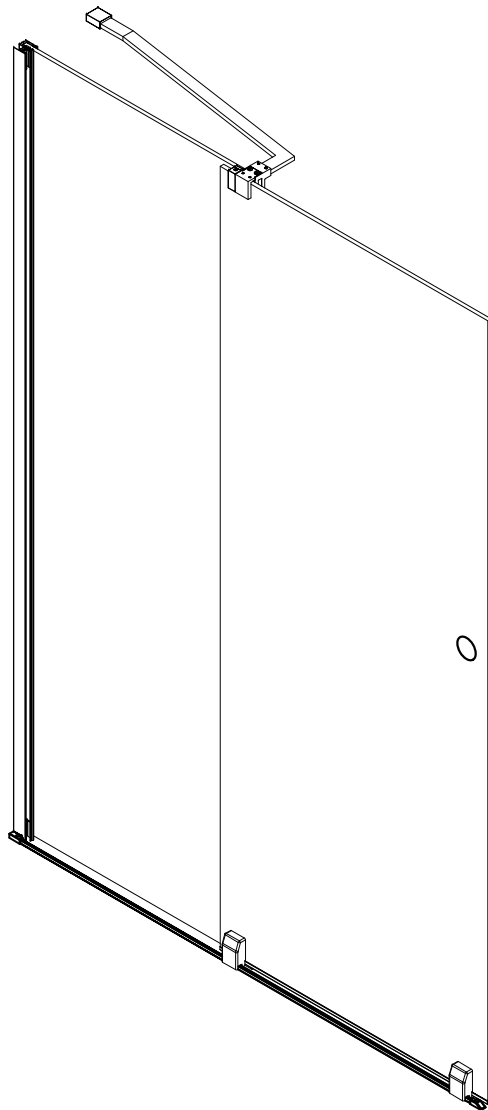

MODULAR SHOWER

MS5-100B/120B/140B/160B

polysan 

Polysan s.r.o.
Nesměřice 52
285 22 Zruč nad Sázavou
Czech Republic
www.polysan.net

4

5

6

CE

Polysan s.r.o.
Nesměřice 52
285 22 Zruč nad Sázavou
Czech Republic
www.polysan.net

EN 14428

Glass shower enclosure
cleaning efficiency: conforming
impact resistance: conforming
operating life: conforming