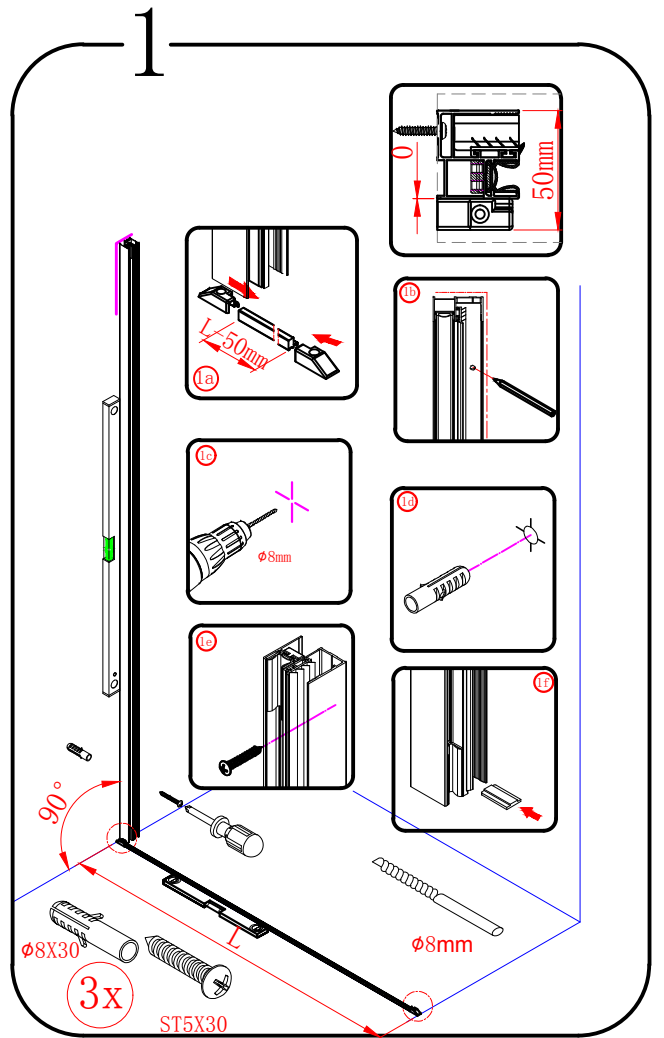

MODULAR SHOWER

MS5-100B/120B/140B/160B

polysan 

Polysan s.r.o.
Nesměřice 52
285 22 Zruč nad Sázavou
Czech Republic
www.polysan.net

4

5

6

CE

Polysan s.r.o.
Nesměřice 52
285 22 Zruč nad Sázavou
Czech Republic
www.polysan.net

EN 14428

Glass shower enclosure
cleaning efficiency: conforming
impact resistance: conforming
operating life: conforming