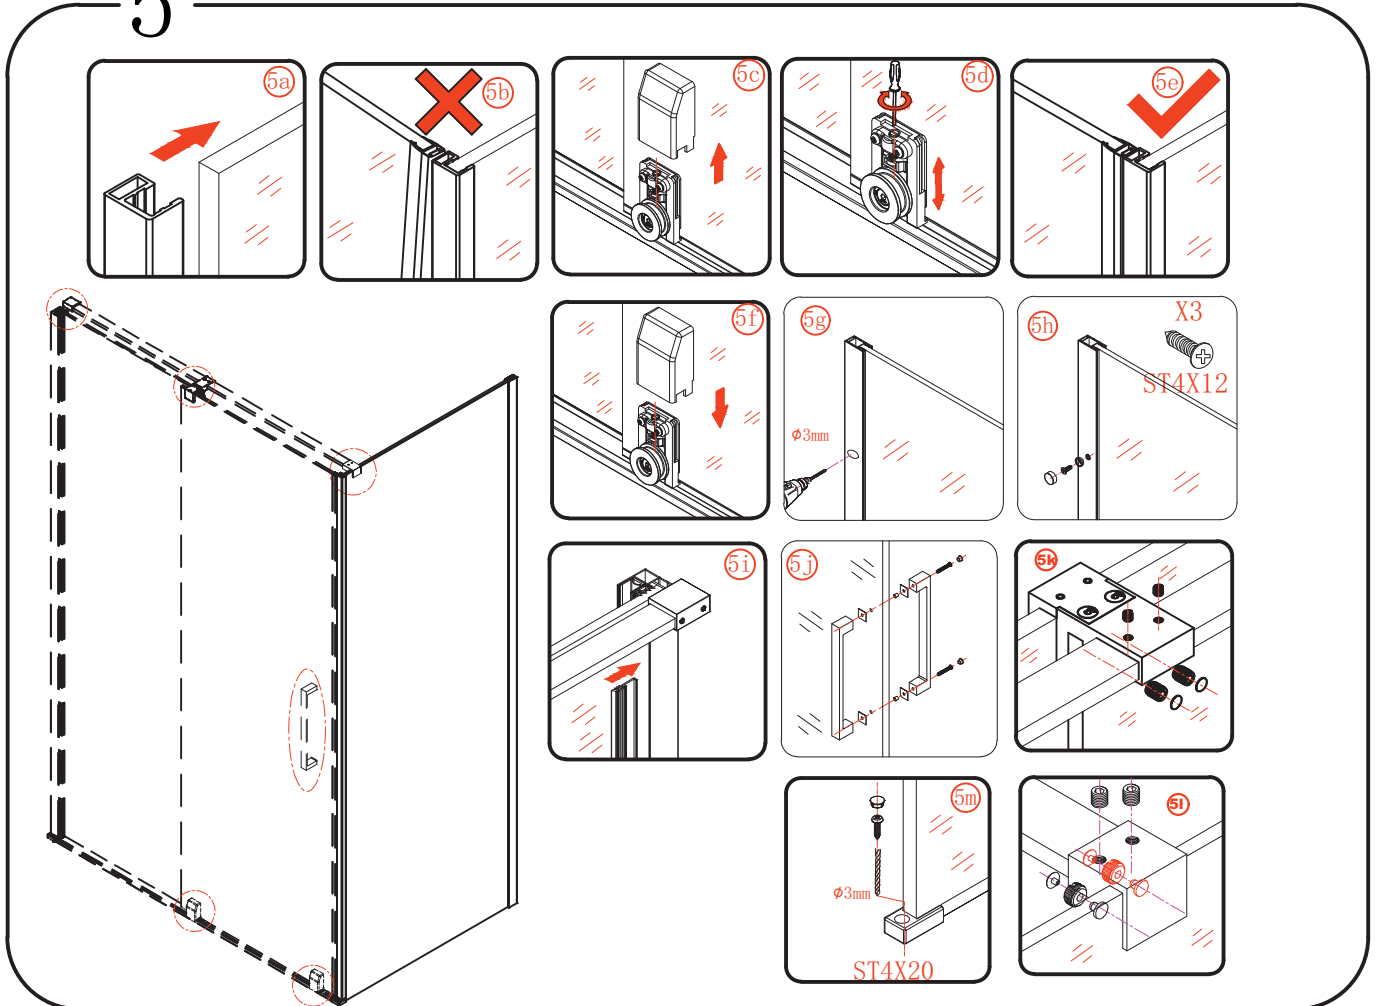

5

6

Polysan s.r.o.  
Nesměřice 52  
285 22 Zruč nad Sázavou  
Czech Republic  
[www.polysan.net](http://www.polysan.net)

EN 14428

Glass shower enclosure  
cleaning efficiency: conforming  
impact resistance: conforming  
operating life: conforming