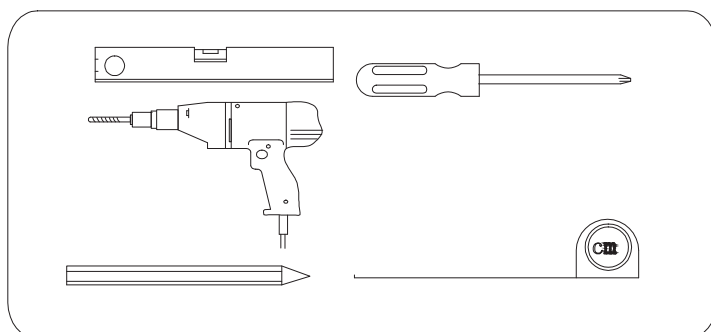

ROLLS LINE

RL3215

RL3315

RL3415

polysan

Polysan s.r.o.
Nesměřice 52
285 22 Zruč nad Sázavou
Czech Republic
www.polysan.net