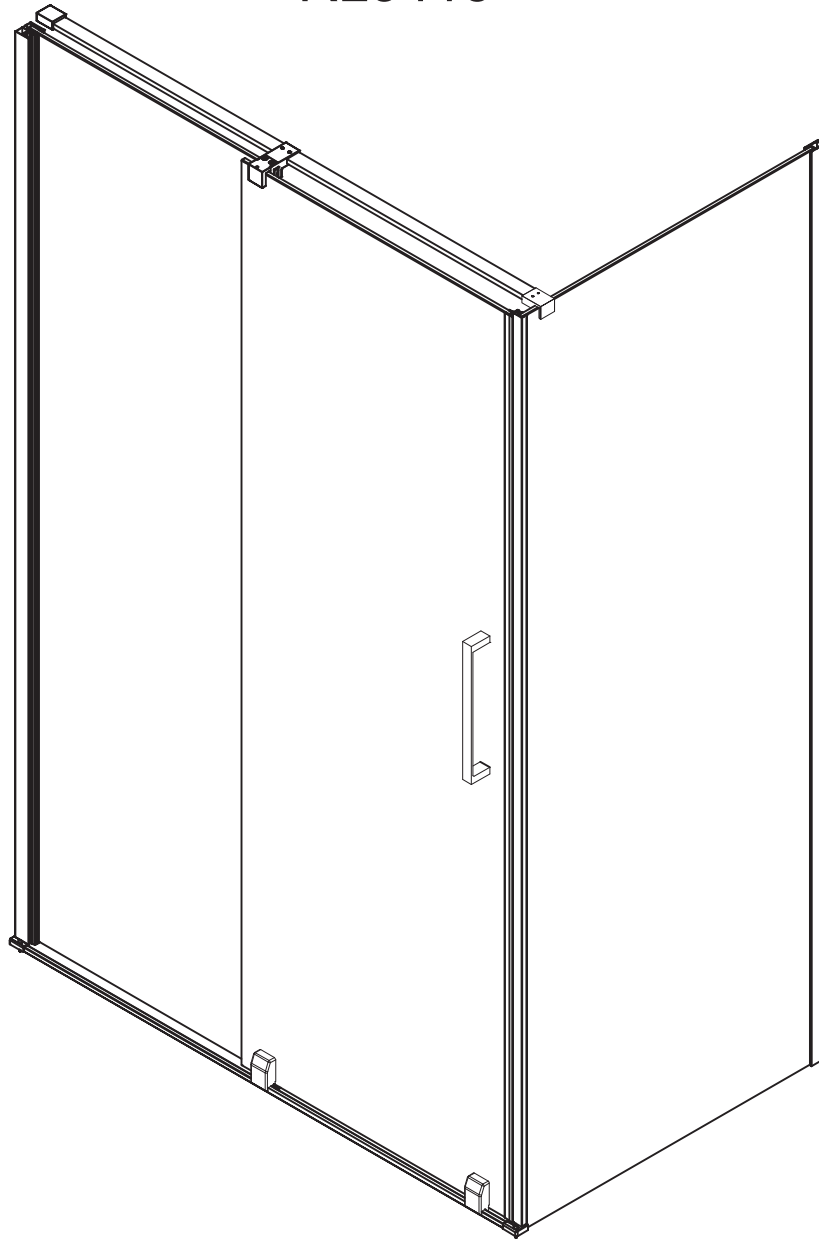

ROLLS LINE

RL3215

RL3315

RL3415

polysan

Polysan s.r.o.
Nesměřice 52
285 22 Zruč nad Sázavou
Czech Republic
www.polysan.net