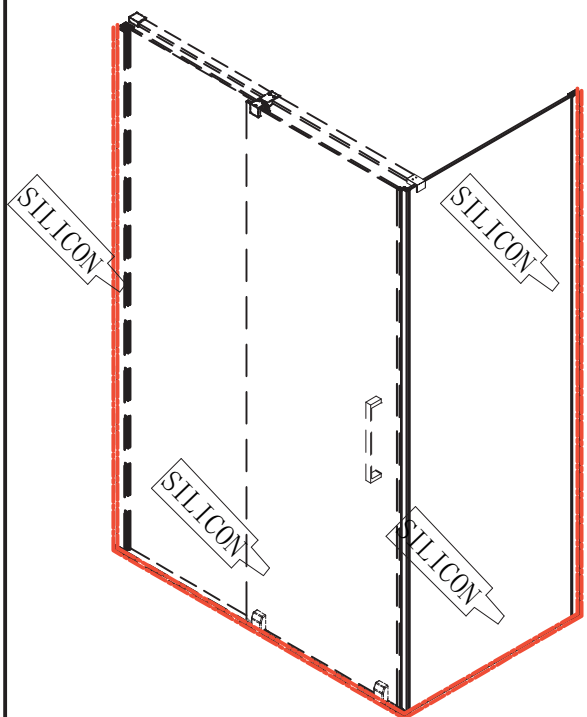

5

6

Polysan s.r.o.  
Nesměřice 52  
285 22 Zruč nad Sázavou  
Czech Republic  
[www.polysan.net](http://www.polysan.net)

EN 14428

Glass shower enclosure  
cleaning efficiency: conforming  
impact resistance: conforming  
operating life: conforming