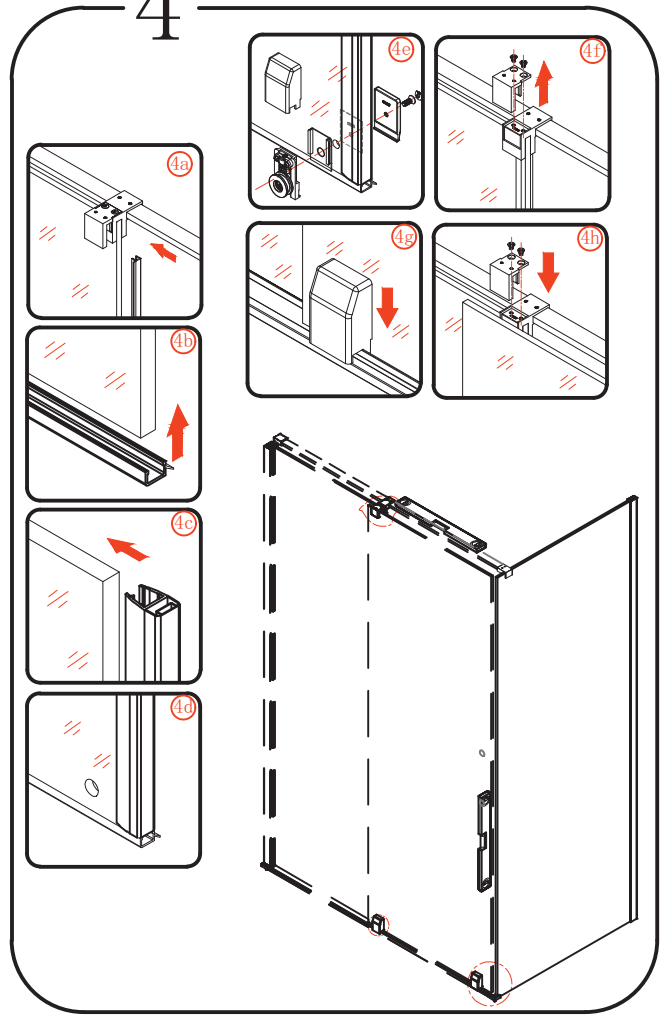

5

6

Polysan s.r.o.  
Nesměřice 52  
285 22 Zruč nad Sázavou  
Czech Republic  
[www.polysan.net](http://www.polysan.net)

EN 14428

Glass shower enclosure  
cleaning efficiency: conforming  
impact resistance: conforming  
operating life: conforming