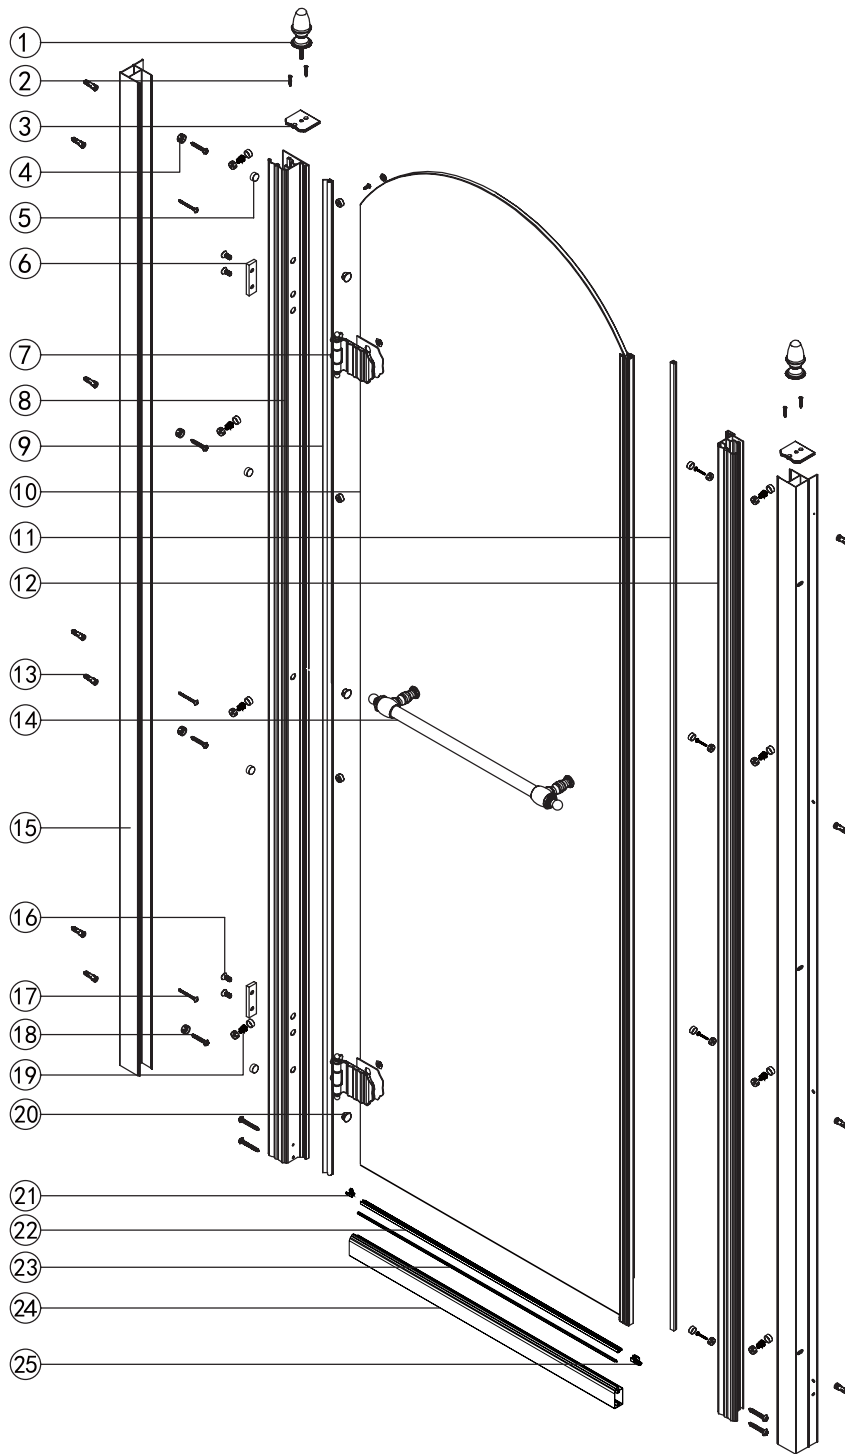

① X 2 	② X 4 ST4X20	③ X 2 	④ X 16 	⑤ X 16 	⑥ X 4 	⑦ X 2 	⑧ X 1
⑨ X 1 	⑩ X 1 	⑪ X 1 	⑫ X 1 	⑬ X 11 φ6X30	⑭ X 1 	⑮ X 2 	⑯ X 4 M6X16
⑰ X 12 ST4X30	⑱ X 3 ST4X50	⑲ X 8 ST4X13	⑳ X 3 	㉑ X 1 	㉒ X 1 	㉓ X 1 	㉔ X 1
㉕ X 1 	 4mm / 2mm